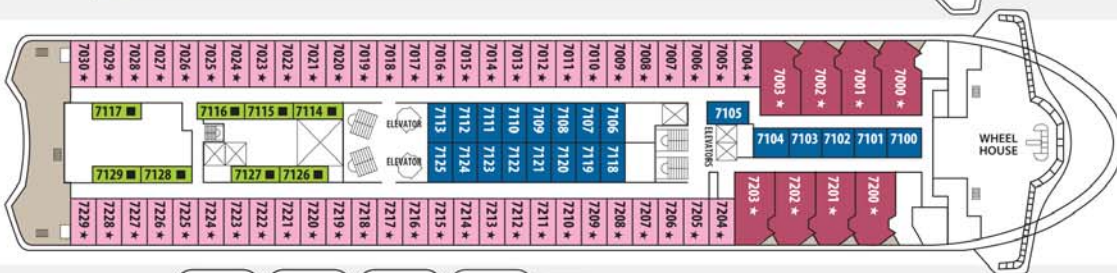

DECK 7 - APOLLO