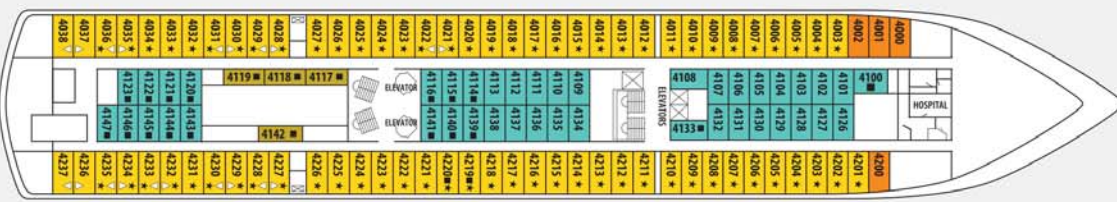

DECK 4 - POSEIDON