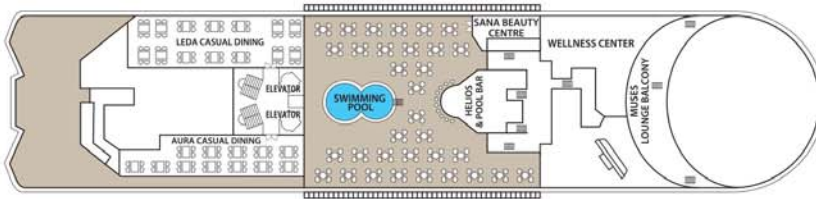

### Symbol Legend

- none 2 lower beds
- 1 lower bed + 1 upper bed
- ▲ 2 lower beds + 1 upper bed
- 2 lower beds + 2 upper beds
- ★ 2 lower beds + sofa
- ★ 2 lower beds + 2 upper beds + sofa
- \* Suitable for wheelchairs
- ◇ Connected Cabins
- Cabins with bathtub
- Cabins with portholes
- Cabins with obstructed view

DECK 10 - ZEUS

DECK 9 - HERA

DECK 8 - OURANOS

DECK 7 - APOLLO

DECK 6 - VENUS

DECK 5 - DIONYSOS

DECK 4 - POSEIDON

DECK 3 - HERMES

DECK 2 - ATHENA