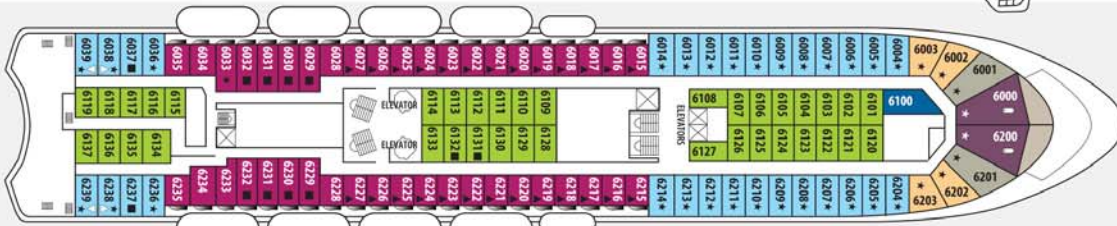

### Symbol Legend

- none 2 lower beds
- 1 lower bed + 1 upper bed
- ▲ 2 lower beds + 1 upper bed
- 2 lower beds + 2 upper beds
- ★ 2 lower beds + sofa
- ★ 2 lower beds + 2 upper beds + sofa
- \* Suitable for wheelchairs
- ◇ Connected Cabins
- Cabins with bathtub
- Cabins with portholes
- Cabins with obstructed view

DECK 10 - ZEUS

DECK 9 - HERA

DECK 8 - OURANOS

DECK 7 - APOLLO

DECK 6 - VENUS

DECK 5 - DIONYSOS

DECK 4 - POSEIDON

DECK 3 - HERMES

DECK 2 - ATHENA