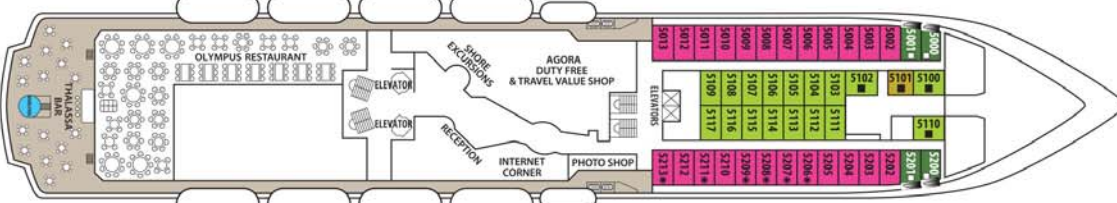

### Symbol Legend

- none 2 lower beds
- 1 lower bed + 1 upper bed
- ▲ 2 lower beds + 1 upper bed
- 2 lower beds + 2 upper beds
- ★ 2 lower beds + sofa
- ★ 2 lower beds + 2 upper beds + sofa
- \* Suitable for wheelchairs
- ◇ Connected Cabins
- Cabins with bathtub
- Cabins with portholes
- Cabins with obstructed view

DECK 10 - ZEUS

DECK 9 - HERA

DECK 8 - OURANOS

DECK 7 - APOLLO

DECK 6 - VENUS

DECK 5 - DIONYSOS

DECK 4 - POSEIDON

DECK 3 - HERMES

DECK 2 - ATHENA