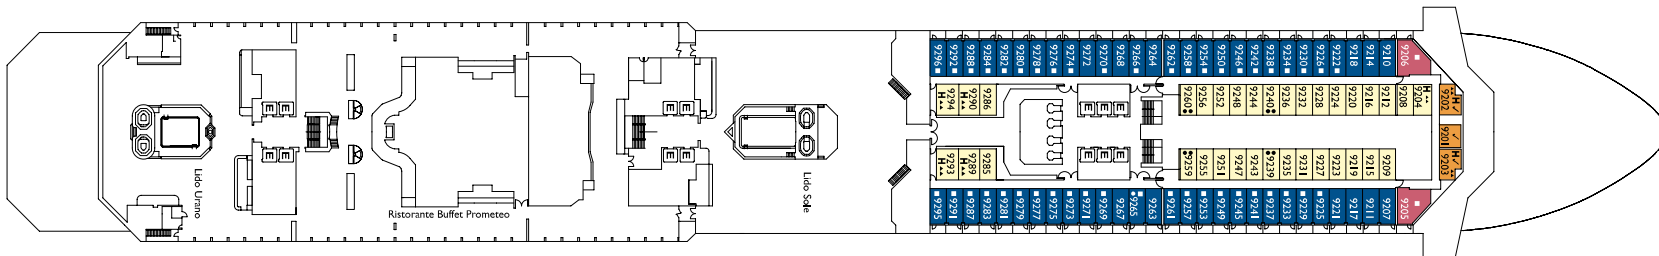

In the company of the gods

Gross tonnage: 114.500 t | **Length:** 290 m | **Width:** 35,5 m | **Cruising speed:** 21,5 knots | **Max speed:** 23 knots

Interior cabins

Andromeda, Cassiopea, Centaurus, Acquarius, Perseus, Libra

- 1 upper berth
- single sofa bed
- ▲ 2 low beds that cannot be converted into a double
- ▲ cannot be converted into a double

DECK 14 - VELA

DECK 12 - PEGASUS

DECK 11 - VIRGO

DECK 10 - TAURUS

DECK 9 - LIBRA