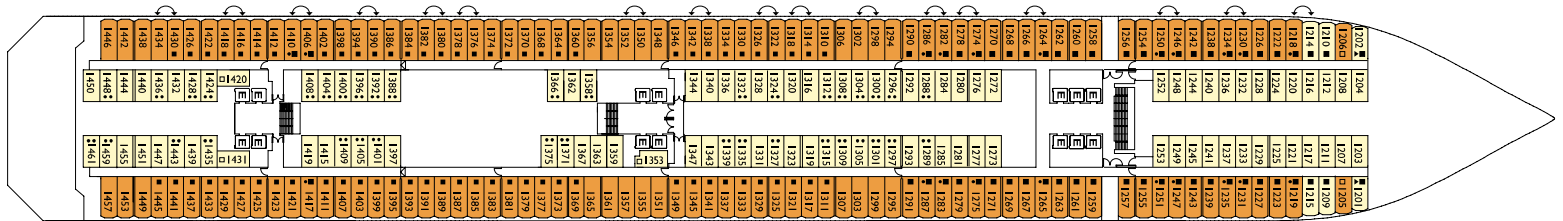

In the company of the gods

Gross tonnage: 114.500 t | **Length:** 290 m | **Width:** 35,5 m | **Cruising speed:** 21,5 knots | **Max speed:** 23 knots

Interior cabins

Andromeda, Cassiopea, Centaurus, Acquarius, Perseus, Libra

DECK 8 - PERSEUS

DECK 7 - ACQUARIUS

DECK 6 - CENTAURUS

DECK 5 - GEMINI

DECK 4 - ORION

DECK 3 - ARIES

DECK 2 - CASSIOPEA

DECK 1 - ANDROMEDA