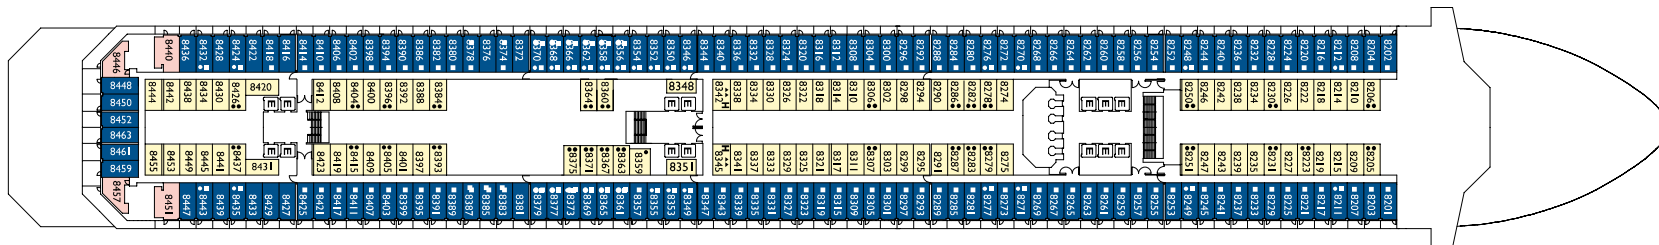

In the company of the gods

Gross tonnage: 114.500 t | **Length:** 290 m | **Width:** 35,5 m | **Cruising speed:** 21,5 knots | **Max speed:** 23 knots

Interior cabins

Andromeda, Cassiopea, Centaurus, Acquarius, Perseus, Libra

- 1 upper berth
- single sofa bed
- ▲ 2 low beds that cannot be converted into a double
- ▲ cannot be converted into a double

DECK 14 - VELA

DECK 12 - PEGASUS

DECK 11 - VIRGO

DECK 10 - TAURUS

DECK 9 - LIBRA