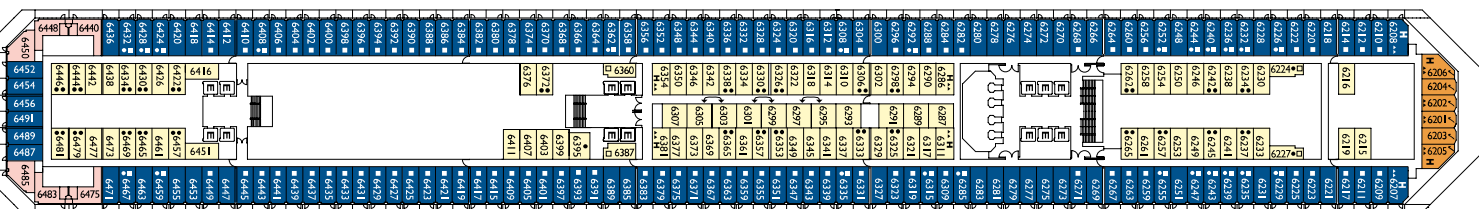

In the company of the gods

Gross tonnage: 114.500 t | **Length:** 290 m | **Width:** 35,5 m | **Cruising speed:** 21,5 knots | **Max speed:** 23 knots

Interior cabins

Andromeda, Cassiopea, Centaurus, Acquarius, Perseus, Libra

- 1 upper berth
- single sofa bed
- ▲ 2 low beds that cannot be converted into a double
- ▲ cannot be converted into a double

DECK 14 - VELA

DECK 12 - PEGASUS

DECK 11 - VIRGO

DECK 10 - TAURUS

DECK 9 - LIBRA

DECK 8 - PERSEUS

DECK 7 - ACQUARIUS

DECK 6 - CENTAURUS

DECK 5 - GEMINI

DECK 4 - ORION

DECK 3 - ARIES

DECK 2 - CASSIOPEA

DECK 1 - ANDROMEDA