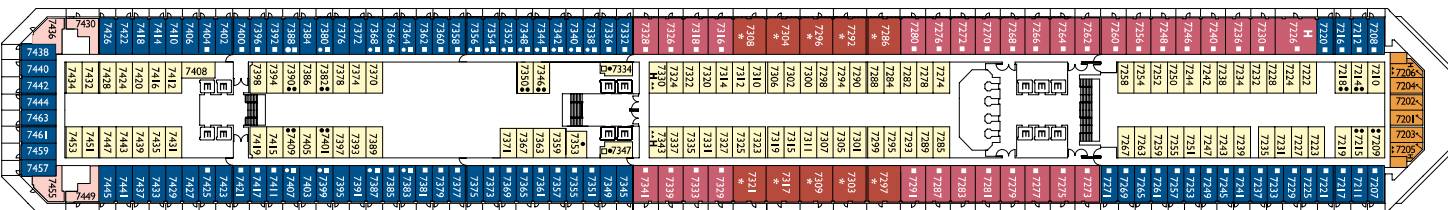

DECK 7 - ACQUARIUS