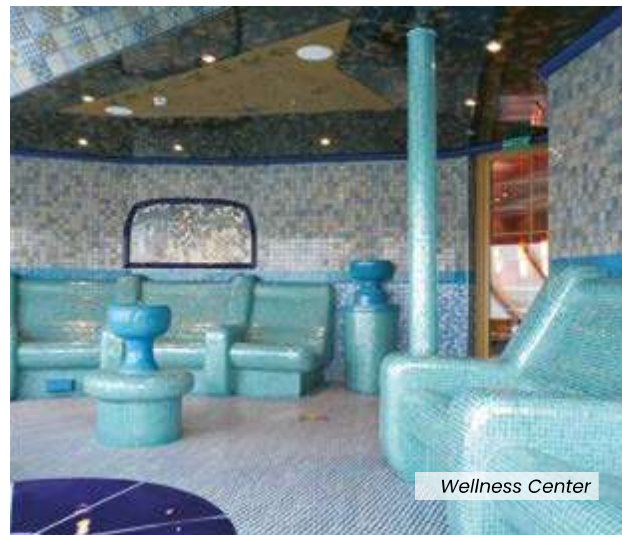

Suite with ocean view balcony.

Acquarius, Libra

Gran Suite with ocean view balcony.

Acquarius

TASTE

• 5 restaurants, including the Club Restaurant, requiring payment, by reservation • 13 bars, including a Gelateria-Cioccolateria Amarillo requiring payment, and a Cigar Lounge • 3 Food Outlets, the Pizzeria Pummid'Oro at the buffet, the Salty Beach and the Aperol bar.

WELLNESS AND SPORT

• The wellness center: on two levels, with gym, thermal baths, thalassotherapy pool, treatment rooms, sauna, Turkish bath, UVA solarium • 5 hot tubs • 4 pools, including two with automatic cover • Soccer field • Outside jogging route.

ENTERTAINMENT

• Theater on three levels • Casino • Club • Deck pool with automatic glass roof and giant screen • Toboga water slide • Library • Shop Gallery • Mondovirtuale • Squok Club • Baby pool.

Club Bacco Restaurant