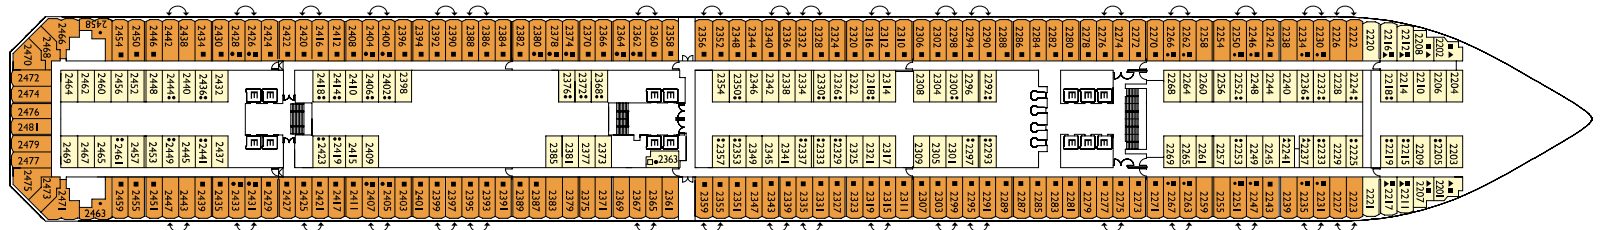

In the company of the gods

Gross tonnage: 114.500 t | **Length:** 290 m | **Width:** 35,5 m | **Cruising speed:** 21,5 knots | **Max speed:** 23 knots

Interior cabins

Andromeda, Cassiopea, Centaurus, Acquarius, Perseus, Libra

- 1 upper berth
- single sofa bed
- ▲ 2 low beds that cannot be converted into a double
- ▲ cannot be converted into a double

DECK 14 - VELA

DECK 12 - PEGASUS

DECK 11 - VIRGO

DECK 10 - TAURUS

DECK 9 - LIBRA

DECK 8 - PERSEUS

DECK 7 - ACQUARIUS

DECK 6 - CENTAURUS

DECK 5 - GEMINI

DECK 4 - ORION

DECK 3 - ARIES

DECK 2 - CASSIOPEA

DECK 1 - ANDROMEDA